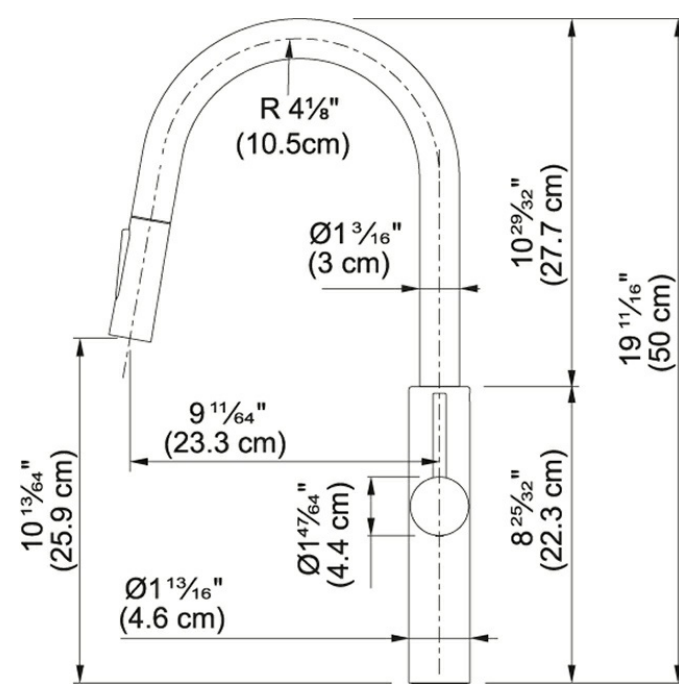

## Pescara FF4800 Polished Chrome

Product Picture

Technical Drawing

Product Information

Version	Semi-Pro Pull-Down
Spray Type	Full and Needle Spray
Faucet Operation	Side Lever
Flow Rate	1.75 gpm
Cartridge	35mm Ceramic Cartridge
Where to buy	Showroom
Countertop hole diameter	1 3/8"

Article Numbers

FUN#	115.0539.024
US Part Number	FF4800